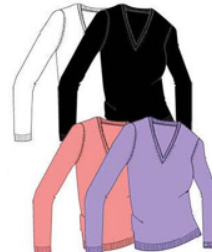

Pima V-Neck Sweater

This luxurious soft cotton has natural stretch and UPF 50+. A great, fashionable over knit! (Style# 20S455)

Colors: Black Navy Mimosa Violetta
Sizes: S-XL